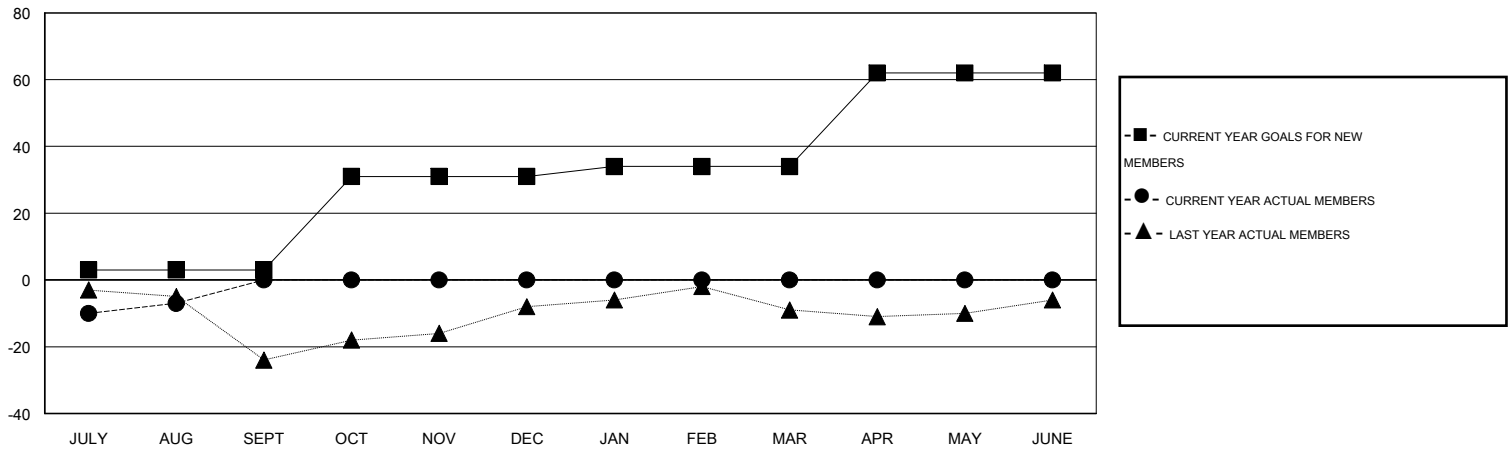

# MONTHLY MEMBERSHIP PROGRESS REPORT

District 202 J

Results as of: 9/30/2016

GMT: Huck Taingahue

LOCATION NEW ZEALAND

GMT CA 7

Clubs					Members				
RESULTS FOR 2016-2017					RESULTS FOR 2016-2017				
QUARTER	NEW CLUB GOAL	NEW CLUBS	DROPPED CLUBS	NET GAIN/LOSS	QUARTER	NEW MEMBER GOAL	CHARTER AND NEW MEMBERS ADDED	DROPPED MEMBERS	NET GAIN/LOSS
JULY/AUG/SEPT	0	0	0	0	JULY/AUG/SEPT	3	21	21	0
OCT/NOV/DEC	1	0	0	0	OCT/NOV/DEC	28	0	0	0
JAN/FEB/MAR	0	0	0	0	JAN/FEB/MAR	3	0	0	0
APR/MAY/JUNE	1	0	0	0	APR/MAY/JUNE	28	0	0	0

GOALS AND ACTUAL NEW CLUBS CUMULATIVE

GOALS AND ACTUAL MEMBERS CUMULATIVE

DROPPED CLUBS: 0	13 CLUBS OF 39 ADDED 1 OR MORE NEW MEMBERS	<u>GENDER DISTRIBUTION</u>	
		MALE	981 (76.52%)
<u>DROPPED MEMBERS</u>		FEMALE	301 (23.48%)
DECEASED	6	FAMILY UNIT MEMBERS 58 HEAD OF HOUSEHOLD 29 NON-HEAD OF HOUSEHOLD 29	
CLUB CANCELLED	0		
OTHER	15		
TOTAL	21	<a href="#">CLICK HERE FOR HEALTH ASSESSMENT DATA</a>	