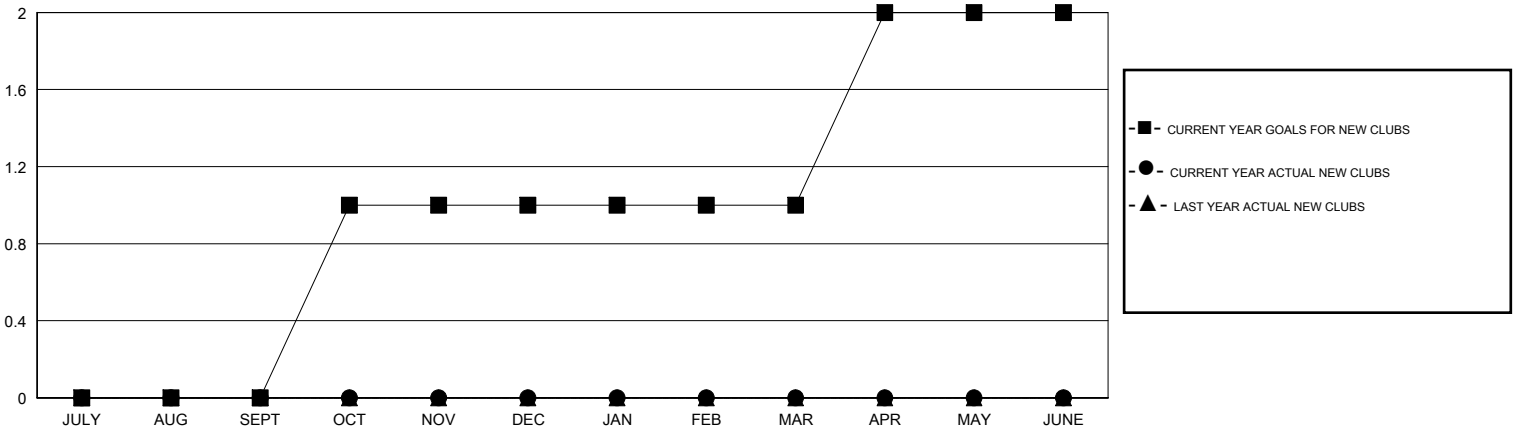

# MONTHLY MEMBERSHIP PROGRESS REPORT

District 202 J

Results as of: 9/30/2016

GMT: Huck Taingahue

LOCATION NEW ZEALAND

GMT CA 7

Clubs					Members				
RESULTS FOR 2016-2017					RESULTS FOR 2016-2017				
QUARTER	NEW CLUB GOAL	NEW CLUBS	DROPPED CLUBS	NET GAIN/LOSS	QUARTER	NEW MEMBER GOAL	CHARTER AND NEW MEMBERS ADDED	DROPPED MEMBERS	NET GAIN/LOSS
JULY/AUG/SEPT	0	0	0	0	JULY/AUG/SEPT	3	21	21	0
OCT/NOV/DEC	1	0	0	0	OCT/NOV/DEC	28	0	0	0
JAN/FEB/MAR	0	0	0	0	JAN/FEB/MAR	3	0	0	0
APR/MAY/JUNE	1	0	0	0	APR/MAY/JUNE	28	0	0	0

GOALS AND ACTUAL NEW CLUBS CUMULATIVE

GOALS AND ACTUAL MEMBERS CUMULATIVE

DROPPED CLUBS: 0	13 CLUBS OF 39 ADDED 1 OR MORE NEW MEMBERS	<u>GENDER DISTRIBUTION</u>	
		MALE	981 (76.52%)
<u>DROPPED MEMBERS</u>		FEMALE	301 (23.48%)
DECEASED	6	FAMILY UNIT MEMBERS 58 HEAD OF HOUSEHOLD 29 NON-HEAD OF HOUSEHOLD 29	
CLUB CANCELLED	0		
OTHER	15		
TOTAL	21	<a href="#">CLICK HERE FOR HEALTH ASSESSMENT DATA</a>	